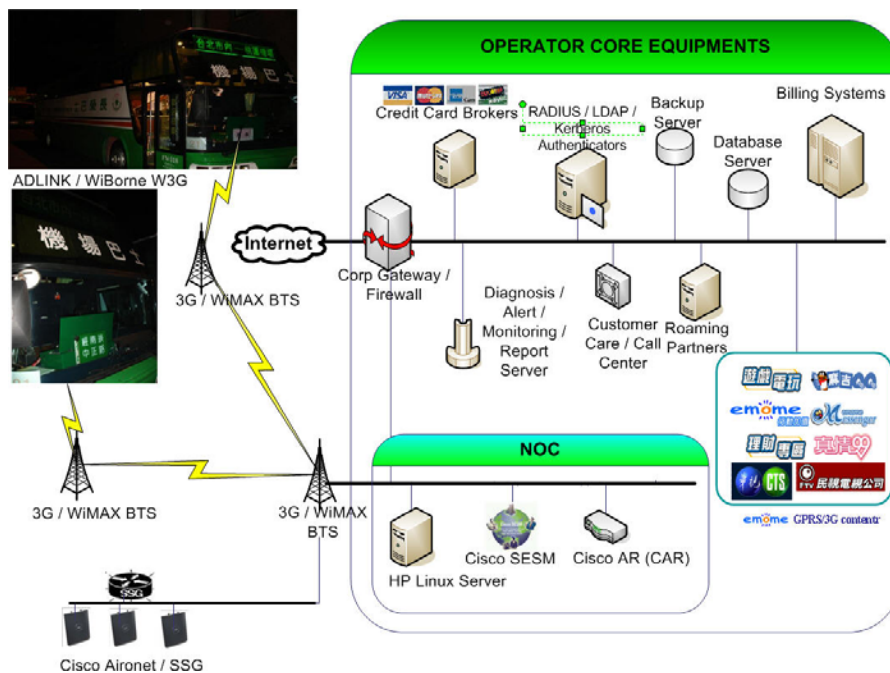

WiMAX / 3G Coverage with Roaming Agreement for Wireless Users

The reality of networks today consists of a combination of different access & core network technologies from ISP. The vision for the future is to be always connected seamlessly = anytime, anywhere. This is not achieved using a single technology, but using different networks stitched together in order to form a network of networks, where users can roam seamlessly and securely across different infrastructures always utilizing the best resources available. Combined with 802.11, 3G, WiMAX multi-WAN, built-in IPSec / VPN, policy routing, multiple vendors RADIUS attributes, WiBorne's W3G-1000 offers Wireless ISP (WISP) roaming agreement deployment that benefit two or more WISP to create a roaming agreement that allows customers from one WISP to connect to the Internet through the Wi-Fi hotspots owned and operated by the other WISP or WISPs.

WiMAX 802.16e base station and mobile client devices

Mobility WiFi with 3G/WiMAX Deployment

The *Mobile-Taiwan* Mobility Initiative: We plan offer wireless approaches that unwire services for Warehousing, Public Security, Transportation & Traffic Information Services, Digital Content & Entertainment, Video Phones, and Law Enforcement & Emergencies. First field deployment is done with Evergreen buses serviced on freeway between Taipei city and international airport. On a shuttle bus service provided by [Evergreen International Storage and Transport Corp.](#) Far EasTone' WiMAX-enabled real-time information on flight schedules is perfect for those who are on their way to the airport to catch a flight.

WiBorne, Inc.
4790 Irvine Blvd., Suite 105-458, Irvine, CA 92620 USA
Phone: 949.903.8502
www.wiborne.com
Email: sales@wiborne.com

Taiwan office :
3F-9, No. 831, Zhongjheng Rd., Zhonghe City,
Taipei County 235, Taiwan
Tel: 886-2-2223-0180