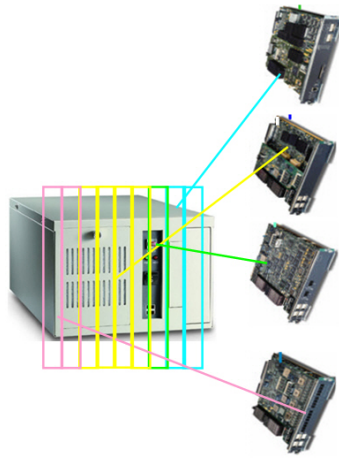

Applications

Intended for use in challenging multi-user, multi-device, multi-application, and/or multi-network environments such as command vehicles, cruisers, other public safety and first responder vehicles or temporary command posts, the W3G-200M Gateway serves as a communications gateway and integration hub for other peripheral devices (printers, scanners, cameras, specialized diagnostics equipment etc.). Enabling even more functional and reliable mobile applications deployment, the W3G-200M also serves as a complete remote applications platform with compute server, open Unix BSD for the deployment of specialized software applications (such as records management), and hardened storage for caching, hosting and automatic, bi-directional synchronization of large data stores. This managed distributed network storage (content) presents data to authorized users at speeds many orders of magnitude faster than any of today's broadband wireless networks and minimizes the user impact on the network during peak usage events.

■ Broadcast from Base Stations: 3G / WiFi / WiMAX

secure wireless networking technology. Billing systems support credit card, pre-paid card, or external RADIUS accounting servers.

Flexibility of our 3G Router – Multi-WAN / Multiplexing (Bonding) / Trunk

Mobile Wireless Center: Various access systems - 3G cellular, new radio interfaces, satellite link, WLAN, short range radio, wired access, and later WiMAX, are connected seamlessly via one core network for mobile environment.

By combining a base station, radio network controller and core network router into one system, W3G-200M helps mobile operators extend the value of their 3G network investments by plugging radios modules that cover service quickly and lower cost.