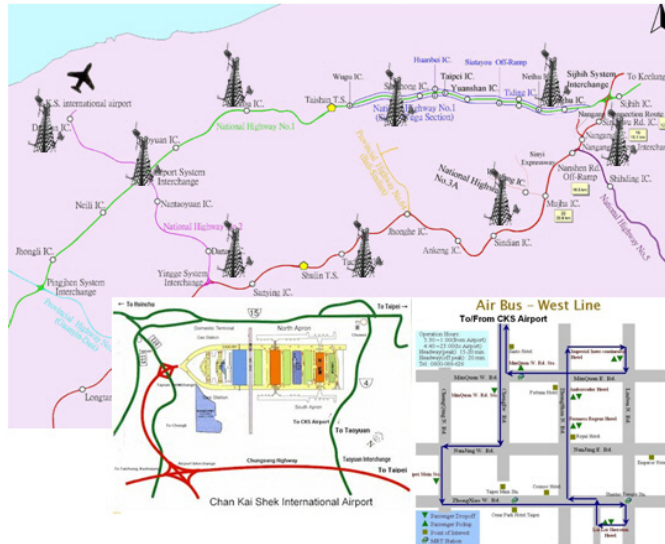

■ 3G Bases on Taipei Downtown and Freeway